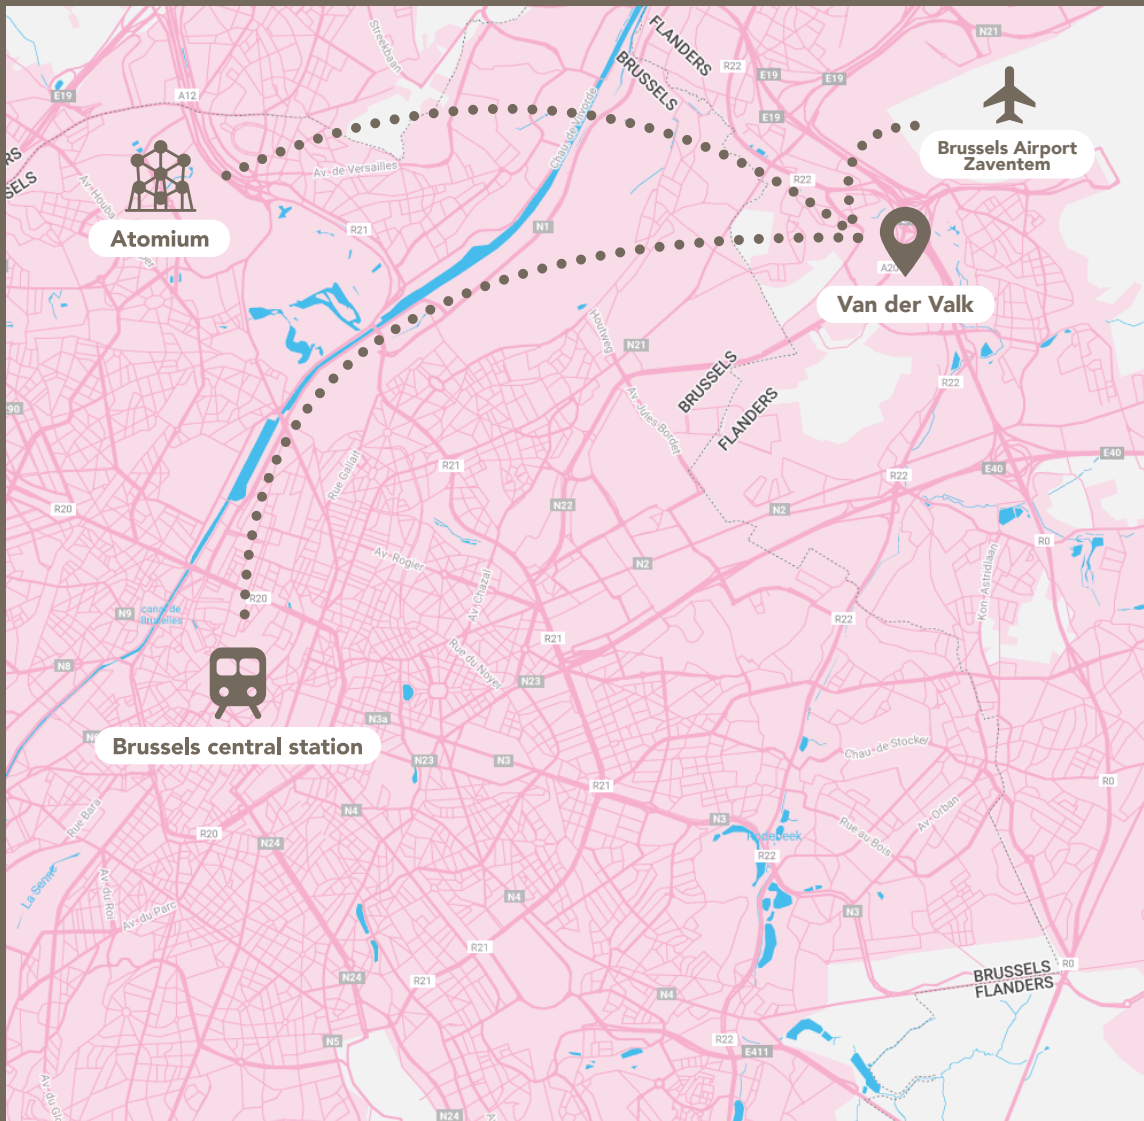

VAN DER VALK
BRUSSELS AIRPORT

246 ROOMS (26 m²): Minibar & Nespresso machine included

10 min by public transport to get to Brussels Central Station

In our spacious underground parking, you can safely park your car. It's also an affordable alternative to the airport, when you're traveling.

Meet in style

- Unique meeting location overlooking the airport of Brussels
- Meeting capacity of up to 250 persons
- Rooftop terrace overlooking the airport region of Brussels
- Latest technology for presentations
- Technical support on the spot
- 250 parking spots
- Tailor-made, high-end catering services

Distance

- The Atomium: 10 min
- Center of Brussels: 10-15 min
- Brussels airport Zaventem: 5 min
- Distance international train station: 20 min

Trains

- Train to Paris: 2h
- Train to Amsterdam: 2h
- Train to Frankfurt: 2h